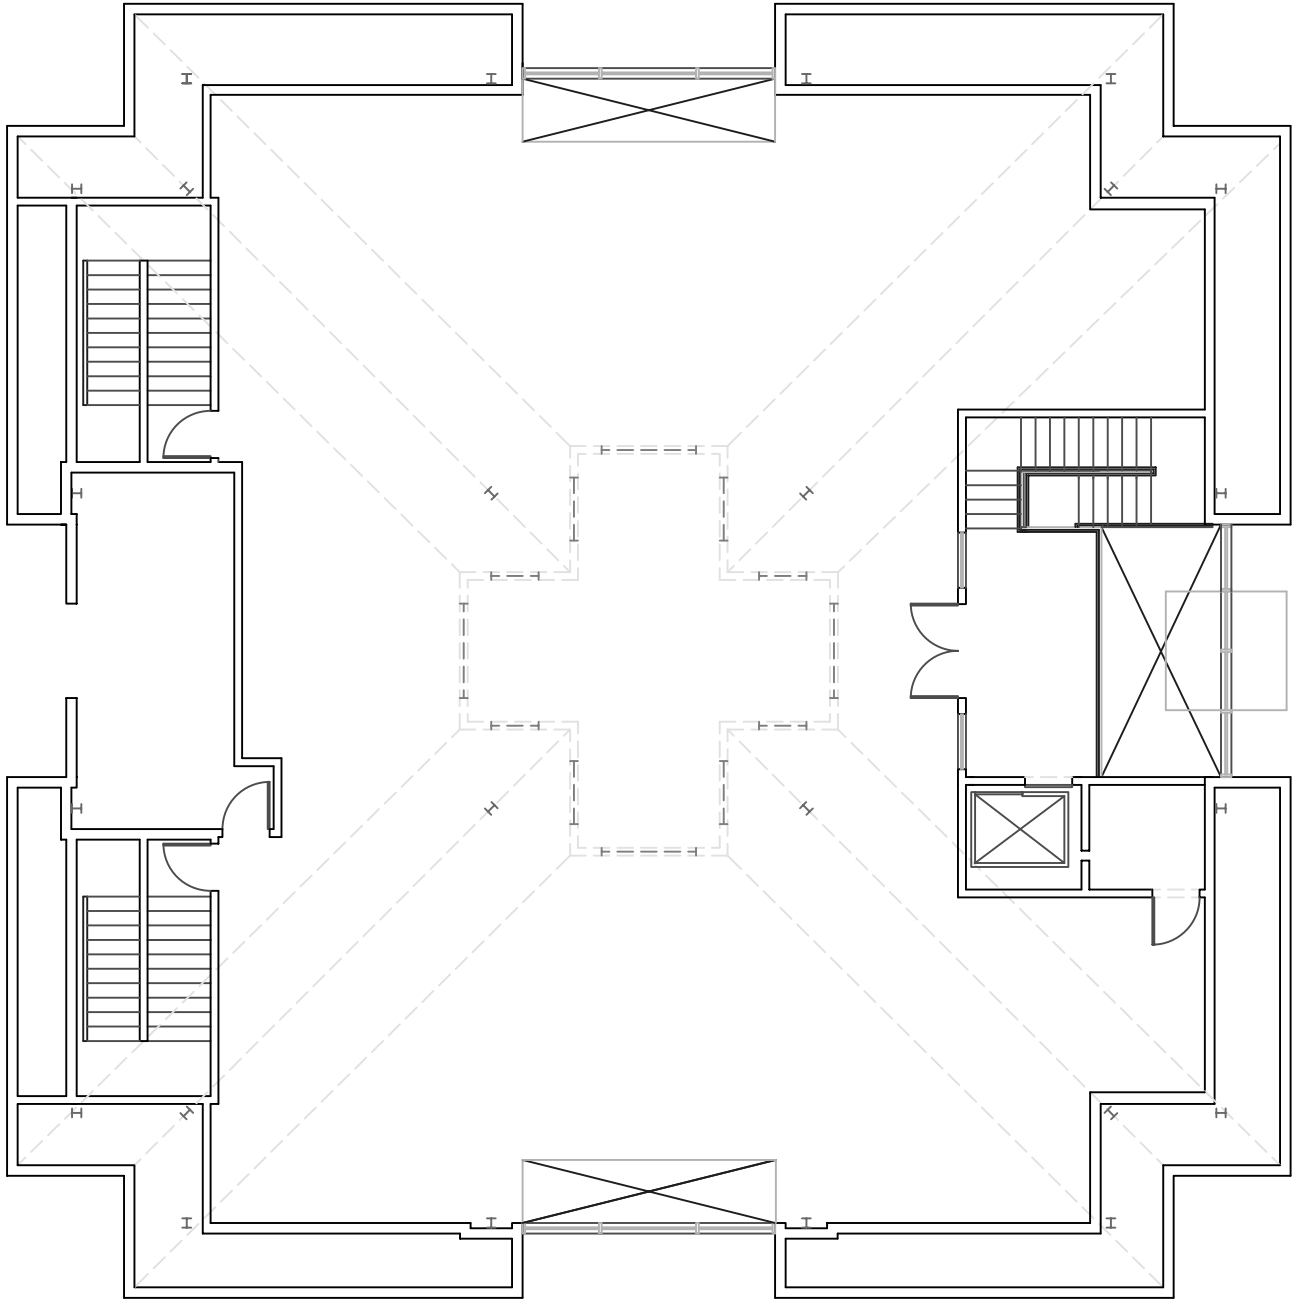

The Shops at Somerset Square

4,300 sf (2nd floor above Smith & Hawken)

Scale